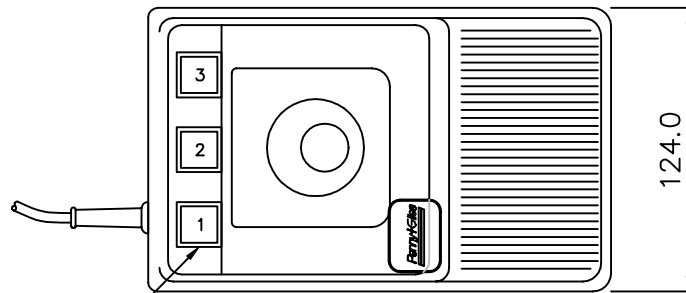

DRAWING NUMBER
DS48289

DATA SHEET

USED ON

D or
CAT No

M.A/S.A

3 momentary
action switches

Specification

- Case ~ A.B.S, colour: grey.
- Cable ~ 3 mtrs, pvc sheath, colour: grey.
- Connector ~ 6 way mini din plug.
- Joystick ~ Dual axis, self centering.
- Operating Angle ~ 36°.
- Operating Force ~ 300grms approx.
- Supply ~ +5V d.c ±5% @ 50mA max.
- Output ~ PS2 auxiliary input compatible, format 26.

Connection Details

Pin	Description	
1	Data	(Brown)
2	N/C	-
3	0V gnd	(Red)
4	+5V	(Orange)
5	Clock	(Yellow)
6	N/C	-

Drain wire connected to shell of plug.

ISSUE	1	2	3	3A			
DATE	28.11.91	7.12.94	3.2.98	18.2.98			
CHANGE	CH248	CH248.2	ECN0461	ECN0698			
MATERIAL	FINISH		TOL.		SCALE		
-	-		±1.0		-		
APP						DIMS	mm