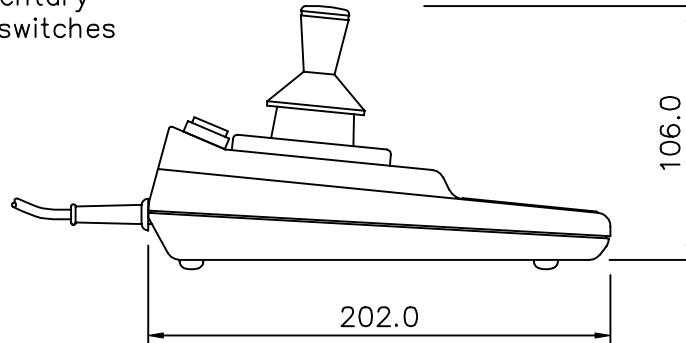

DRAWING NUMBER
DS48289

DATA SHEET

USED ON

D or
CAT No

M.A/S.A

3 momentary
action switches

Specification

- Case ~ A.B.S, colour: grey.
- Cable ~ 3 mtrs, pvc sheath, colour: grey.
- Connector ~ 6 way mini din plug.
- Joystick ~ Dual axis, self centering.
- Operating Angle ~ 36°.
- Operating Force ~ 300grms approx.
- Supply ~ +5V d.c ±5% @ 50mA max.
- Output ~ PS2 auxiliary input compatible, format 26.

Connection Details

Pin	Description	
1	Data	(Brown)
2	N/C	-
3	0V gnd	(Red)
4	+5V	(Orange)
5	Clock	(Yellow)
6	N/C	-

Drain wire connected to shell of plug.

ISSUE	1	2	3	3A			
DATE	28.11.91	7.12.94	3.2.98	18.2.98			
CHANGE	CH248	CH248.2	ECN0461	ECN0698			
MATERIAL	FINISH		TOL.		SCALE		
-	-		±1.0		-		
APP						DIMS	mm