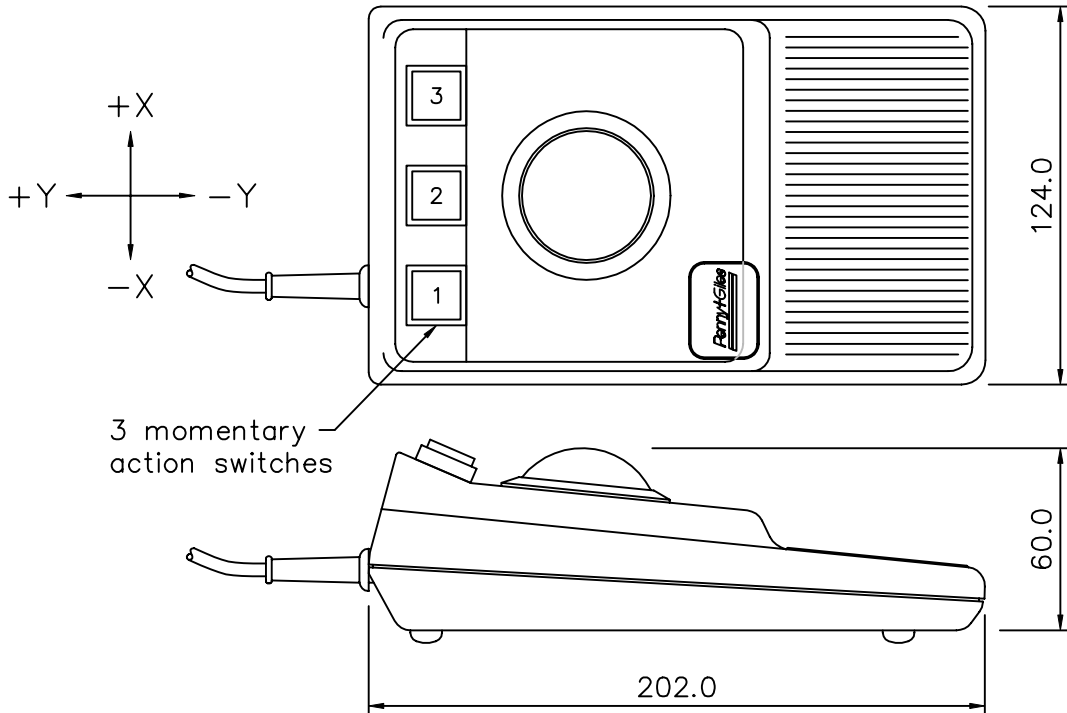

DRAWING NUMBER
DS48108

DATA SHEET

USED ON

D or
CAT No

M.A/S.A