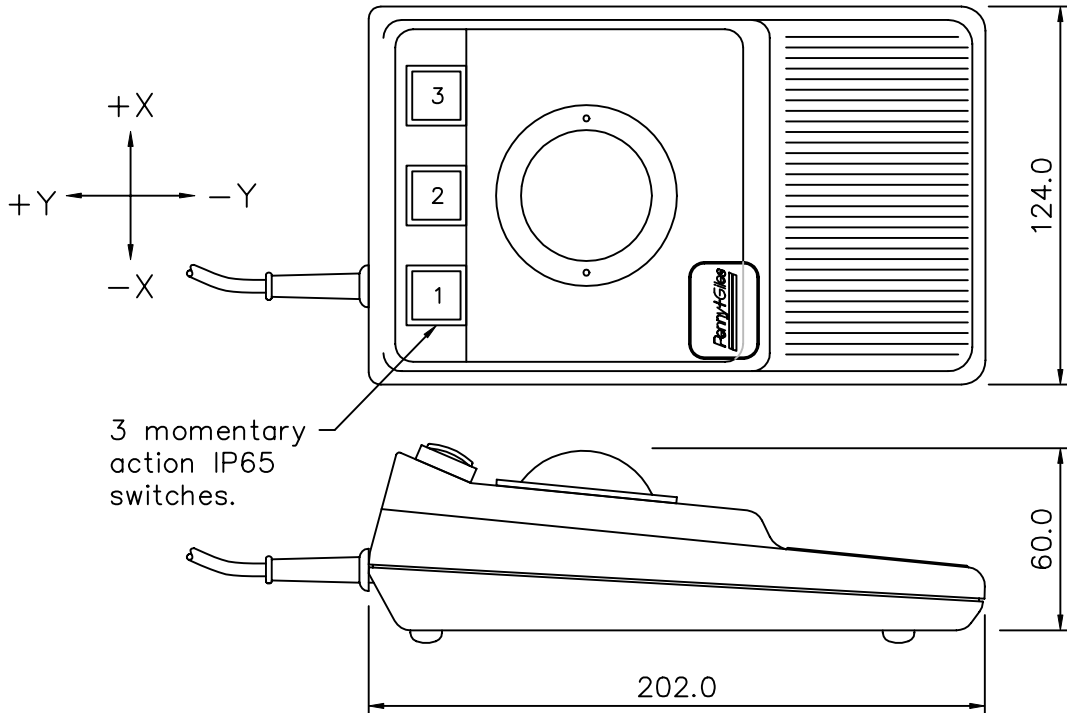

DRAWING NUMBER
DS48865

DATA SHEET

USED ON

D or CAT No

M.A/S.A

3 momentary action IP65 switches.

Specification

- Case ~ A.B.S, colour: grey.
- Ball ~ $\phi 2.0$ " colour: yellow.
- Top Ring ~ P.T.F.E. ball seal/restraining ring.
- Cable ~ 3 mtrs, pvc sheath, colour: grey.
- Connector ~ 6 way mini din plug.
- Supply ~ +5V d.c. $\pm 5\%$ @ 50mA max.
- Output ~ PS2 auxiliary input compatible, format 26.

Connection Details

Pin	Description	
1	Data	(Brown)
2	N/C	-
3	0V gnd	(Red)
4	+5V	(Orange)
5	Clock	(Yellow)
6	N/C	-
All other pins N/C		

Connector looking on open end.

ISSUE	1	1B	1C				
DATE	26.3.96	24.1.00	11.6.02				
CHANGE	CH560	ECN0698	ECN947/981				
MATERIAL	-		FINISH	-		TOL.	
						± 1.0	
APP						SCALE	NTS
						DIMS	mm

Connection Details

Pin	Description
1	Data (Brown)
2	N/C -
3	0V gnd (Red)
4	+5V (Orange)
5	Clock (Yellow)
6	N/C -

Drain wire connected to shell of plug. Connector looking on open end.

ISSUE	4	4A	4B	4C	4D	4E	
DATE	26.5.93	16.8.94	15.12.95	13.5.96	17.2.98	19.11.01	
CHANGE	CH81.5	CH81.6	CH81.7	CH81.8	ECN0698	ECN0947	
MATERIAL	-		FINISH	-		TOL.	
						± 1.0	
APP						SCALE	NTS
						DIMS	mm